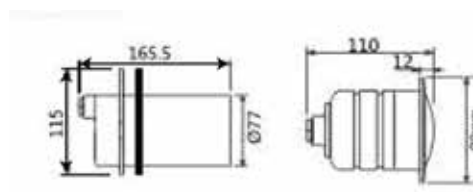

Model	Code	Lamps	LED Lamps	LED Color	W	V	Cable (m)
LED 36HC	CX-50119	Color LED	36-LED's	RGB	03	12	2,5
LED 36HB	CX-50120	Warm White	36-LED's	White	03	12	2,5