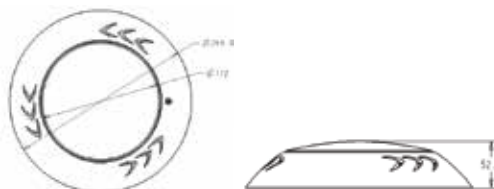

SMD LIGHTS

Resin Filled LED under water light, New technology advanced resin filled water proof light standard 16 programs with synchronization capability RGB, LED high technology Electronic control LED lights based on LED 3 colors, Red, Green and Blue. These three base color together can produce many other colors to create the perfect atmosphere in the pool. 16 pre programs effect can be selected with the on / off switch of your pools lights, also available warm white. The technology of true PWM is adopted on the light. High temperature production internal make working long life guarantee.